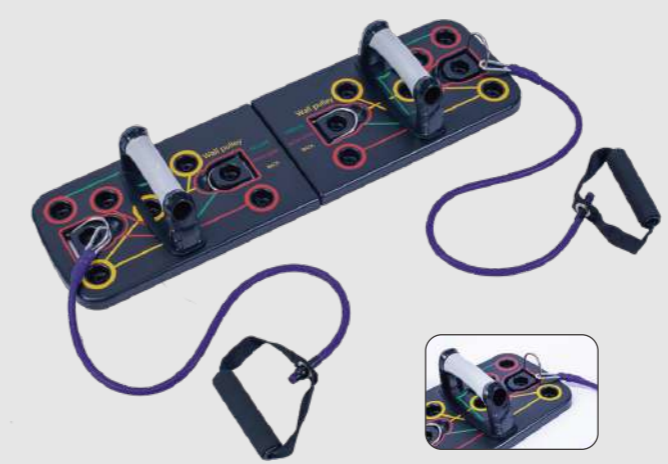

ITEM:LS3164B

ITEM:LS3164E

ITEM:LS3164G

**LS9431**  
PUSH UP BOARD

Mat: ABS  
Pkg: Brown Box  
Prod Sz: 66.5x19x2cm  
Weight: 1.3kg

**LS9432**  
PUSH UP BOARD

Mat: PP, ABS, TPE  
Pkg: Brown Box

**LS9425**  
PUSH UP BOARD