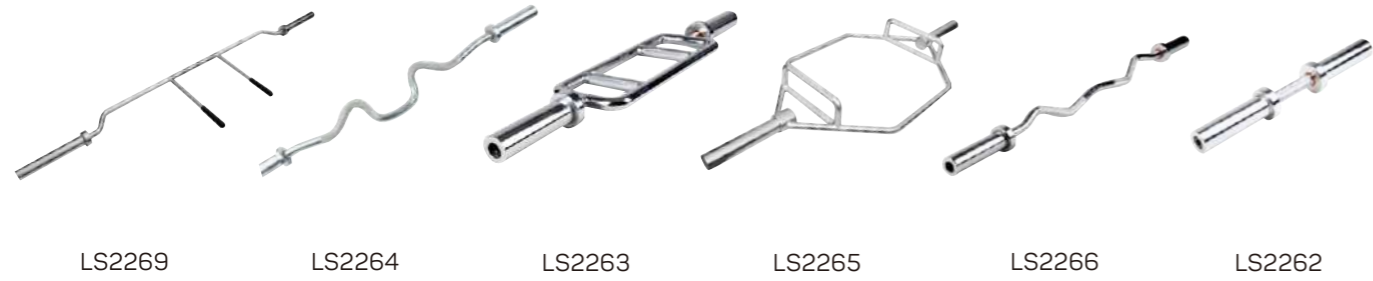

**LS2241**  
14" PLASTIC THREADED BAR  
WITH TWO STAR COLLARS

**LS2244**  
40CM HOLLOW BAR WITH  
TWO STAR COLLARS

**LS2202**  
47"/1200MM THREADED  
CURL BAR

**LS2212**  
47"/1200MM HOLLOW  
CURL BAR

**LS2260**  
47"/1200MM THREADED  
EZ CURL BAR

**LS2261**  
47"/1200MM SMOOTH  
EZ CURL BAR

**LS2215**  
TRICEP-TRAINING  
SMOOTH BAR

**LS2205**  
TRICEP-TRAINING  
THREADED BAR

TRAINING BAR

Mat: Steel Specification: IWF/IPF/DUAL KNURING

REGULAR BAR WITH TWO SPRING COLLARS

Item No.	Prod Sz	Dia
LS2207	47"/120cm	25/28/30mm
LS2203	60"/150cm	25/28/30mm
LS2204	72"/180cm	25/28/30mm
LS2206	84"/210cm	25/28/30mm

Item No.	Prod Sz	Dia
LS2217	47"/120cm	25/28/30mm
LS2213	60"/150cm	25/28/30mm
LS2214	72"/180cm	25/28/30mm
LS2216	84"/210cm	25/28/30mm