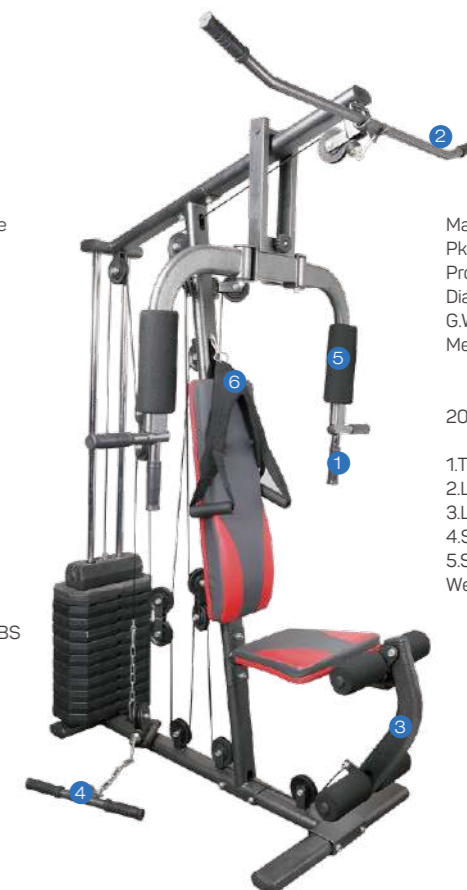

LS1003

Mat: Sturdy steel, tubing frame
Pkg: carton
Prod Sz: 138x114x201
Dia: 80x40x1.5mm
G.W.: 95KG
Meas: 194x44x17
39x19x20.5
39x19x22.5
20/40/40H: 154/258/258

1.Triceps Pushdown
2.Lat Pulldown
3.Leg Extension
4.Standing triceps extension
5.Shoulder girdle
Weight Stack:12*12.5LBS= 150LBS