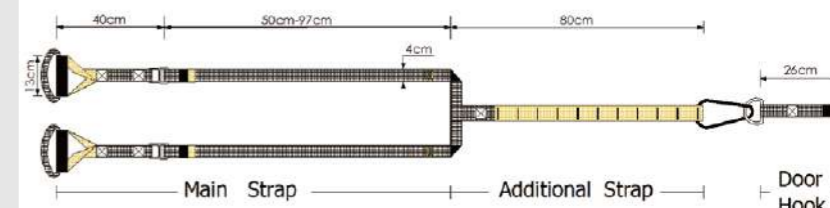

PACKING DATA

Mat: PP,Foam,Iron
Pkg: Color box
Pcs/Ctn: 10
G.W.: 9KG
Meas: 45x37x26cm
20/40/40H: 6620/13990/15950

LS3673
SUSPENSION TRAINING SET

Mat: PP,Foam,Iron,nylon
Pkg: Color box