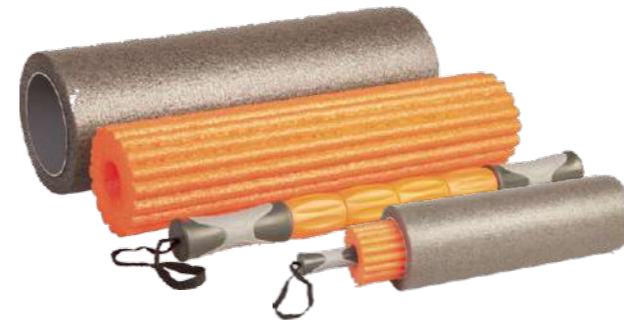

LS3765
FOAM ROLLER SET

Mat: EPE,PP
Pkg: Shrink wrap+Color paper
Prod Sz: 45x16.5cm
Pcs/Ctn: 6
G.W.: 6kg
Meas: 47x31x48cm
20/40/40H: 2226/4800/5658