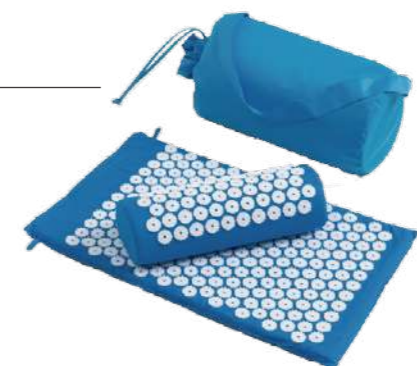

LS5414  
ACUPRESSURE SET

Mat: Cotton,ABS,High density sponge  
(Can be filled with memory foam)  
Pkg: Carring Bag  
Prod Sz: 67x42x2.5cm/38x15x10cm  
Pcs/Ctn: 10  
G.W.: 8kg  
Meas: 68x44x53cm

LS5427  
MASSAGE PILLOW