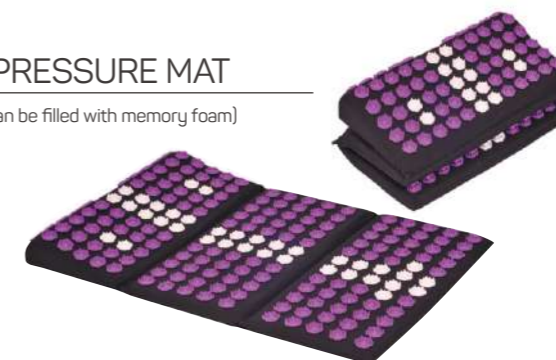

Mat: TPE,ABS Spikes (Can be filled with memory foam)
Pkg: Color box
Prod Sz: 73x46x5cm
Pcs/Ctn: 10
G.W.: 7.5kg
Meas: 57x49x50cm

LS5414
ACUPRESSURE SET

Mat: Cotton,ABS,High density sponge
(Can be filled with memory foam)
Pkg: Carring Bag
Prod Sz: 67x42x2.5cm/38x15x10cm
Pcs/Ctn: 10
G.W.: 8kg
Meas: 68x44x53cm