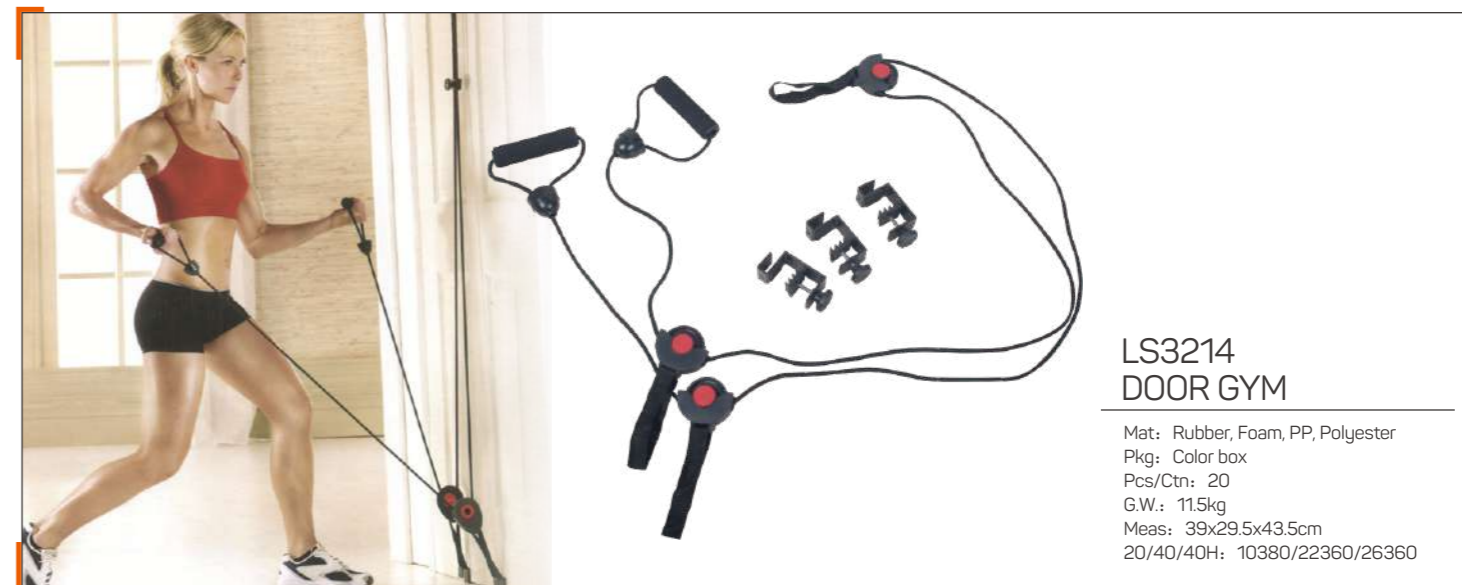

LS3214
DOOR GYM

Mat: Rubber, Foam, PP, Polyester
Pkg: Color box
Pcs/Ctn: 20
G.W.: 11.5kg
Meas: 39x29.5x43.5cm
20/40/40H: 10380/22360/26360