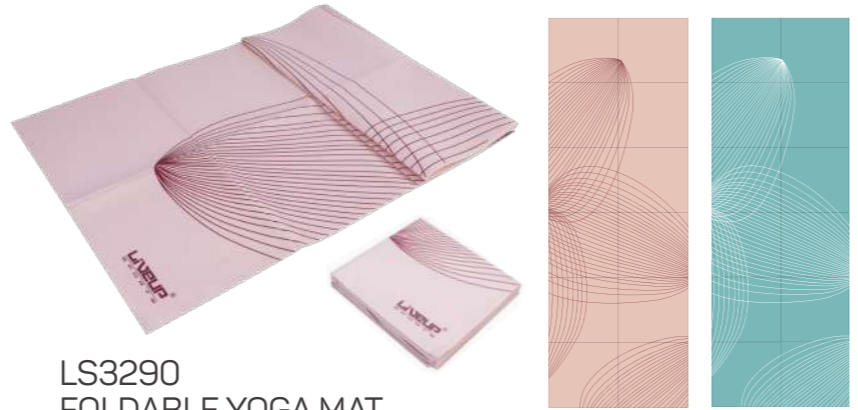

**LS3290
FOLDABLE YOGA MAT**

Mat: PVC
PKG: Shrink wrap+Color Paper
Prod Sz: 173x61x0.2cm