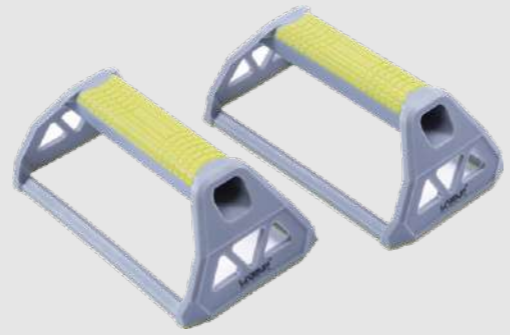

Mat: Steel,PP
Pkg: Color box
Pcs/Ctn: 20
G.W.: 17.3KG
Meas: 50x45x36cm
20/40/40H: 8320/17920/21120

LS9424
PUSH UP STANDS

Mat: PP/TPR
Pkg: Color card
Prod Sz: 19x11x7.7cm
Pcs/Ctn: 40
G.W.: 11KG
Meas: 55x39x47cm
20/40/40H: 8100/17400/20200

Mat: Steel,PP,Foam
Pkg: Color box
Pcs/Ctn: 10
G.W.: 9KG
Meas: 44.5x26x27cm
20/40/40H: 8320/17920/21120

PLASTIC PUSH UP STANDS

Mat: PP,Foam
Pkg: Color box

Mat: ABS
Pkg: Brown Box
Prod Sz: 66.5x19x2cm
Weight: 1.3kg

LS9432
PUSH UP BOARD

Mat: PP, ABS, TPE
Pkg: Brown Box

Mat: ABS
Pkg: Brown Box
Prod Sz: 60x20x2cm
G.W.: 1.3kg

Mat: ABS
Pkg: Brown Box
Prod Sz: 62.5x20x2cm
G.W.: 3.1kg

Mat: PP
Pkg: Color Box
Pcs/Ctn: 10
G.W.: 10.7KG
Meas: 53x33.5x42.5cm
20/40/40H: 3440/7420/8740

Mat: ABS,TPR
Pkg: Color Box
Pcs/Ctn: 12
G.W.: 12KG
Meas: 42x42x37cm
20/40/40H: 4776/10296/12132

Mat: ABS
Pkg: Color Box