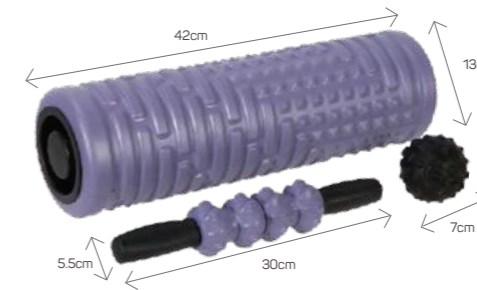

LS3817
FOAM ROLLER SET

Mat: PU,PP
Pkg: Shrink wrap+Color paper
Prod Sz: 42x13cm
Pcs/Ctn: 6
G.W.: 6kg
Meas: 42x31x48cm
20/40/40H: 2226/4800/5658