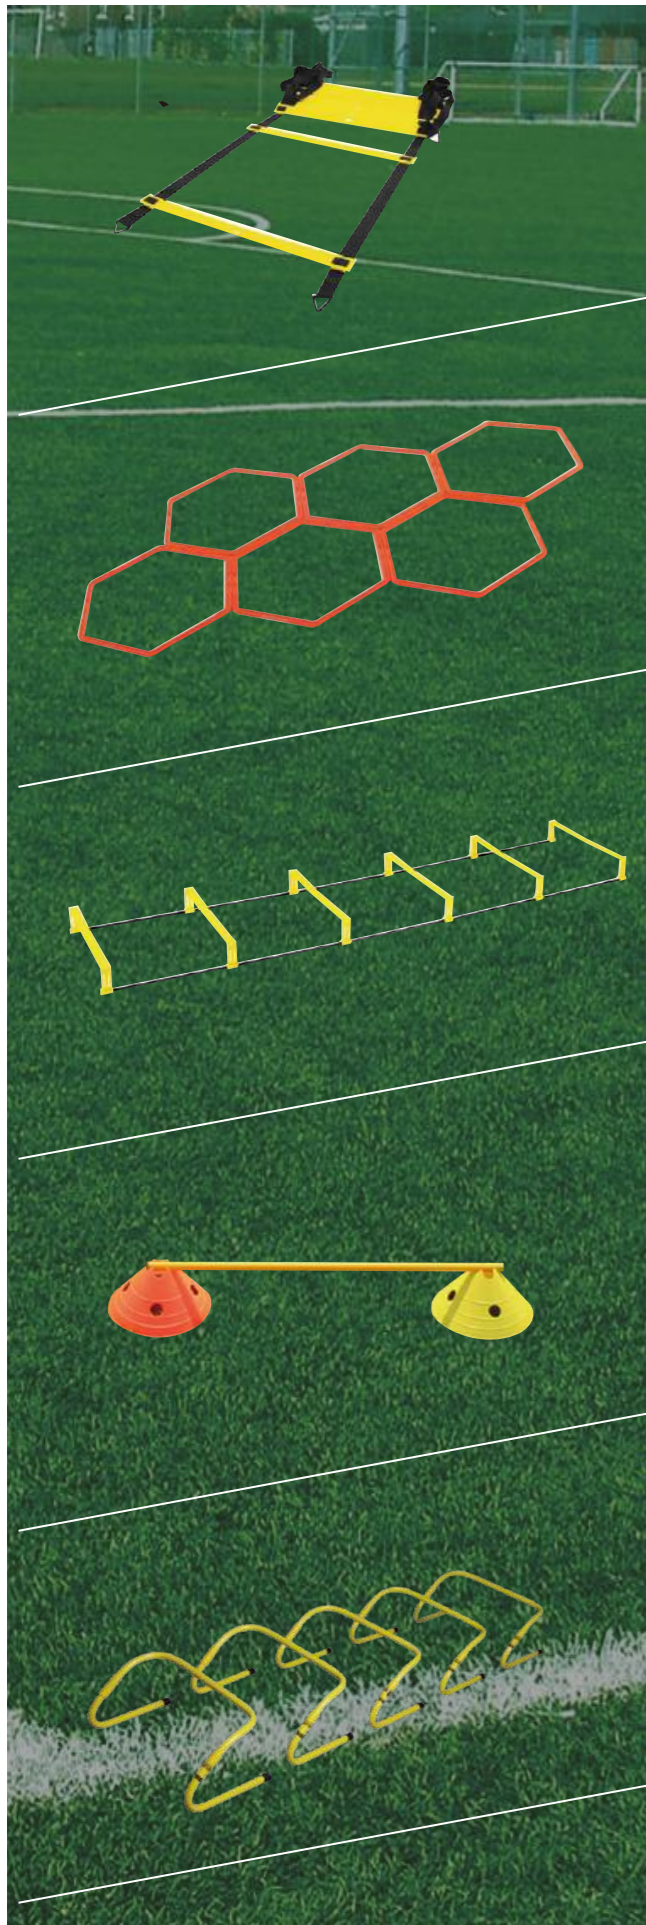

LS3760  
YOGA SWING

Mat: Polyester Taffeta  
Pkg: Color box

LS3685  
ANCHOR MOUNT

Mat: Steel

LS3688  
ANCHOR MOUNT

Mat: Steel

LS1818  
REBOUNDER TRAMPOLINE

Mat: Steel  
Prod Sz: 101x119x78CM