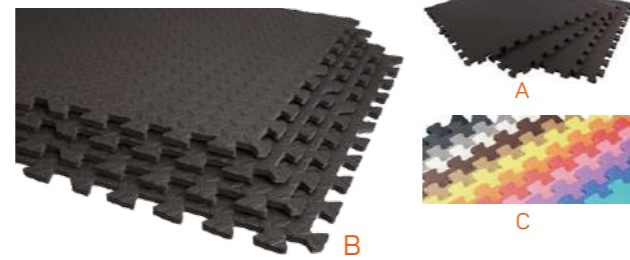

LS3259 INTER-LOCK FLOOR MAT

Mat: EVA
Pkg: Shrink Wrap
Prod Sz: 62x62x1.2cm; 4pcs/set
Pcs/Ctn: 5
G.W.: 10.5kg
Meas: 66x26x66cm
20/40/40H: 1190/2380/2960