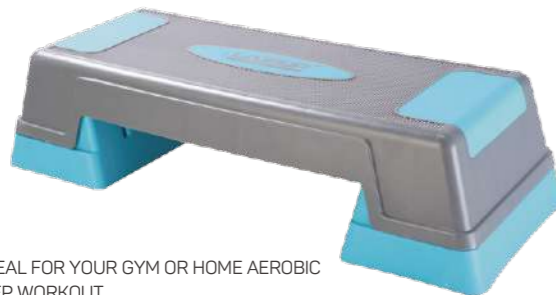

>IDEAL FOR YOUR GYM OR HOME AEROBIC STEP WORKOUT
>NONSLIP SURFACE ON PLATFORM

**LS3168C
AEROBIC STEP**

Mat: PP
Pkg: Color box
Prod Sz: 70x27x12-22cm

PACKING DATA	
Pcs/Ctn:	4
G.W.:	14.4KG
Meas:	73x31x54
20FT:	848
40FT:	1832
40HQ:	2160