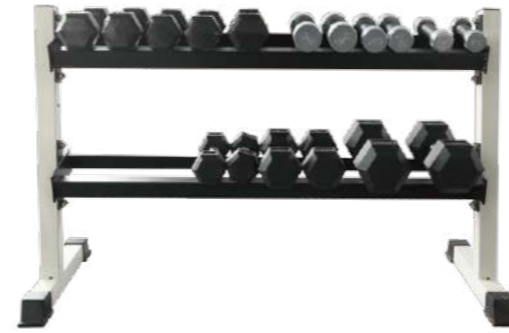

LS1901
2-TIERS DUMBBELL RACK

Prod Sz: 12m/1.5m
G.W.: 15/12KG
Meas: 88x55.5x7.5cm
20/40/40H: 215/446/523